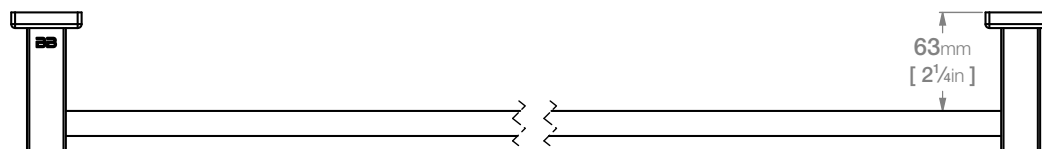

8575 SINGLE TOWEL RAIL 800mm(32in)

8500 Series Premium Collection

Wall Fixings Supplied:
Masonry

Code: 8575POLS

Finish: Polished

GRADE 304 Stainless Steel

Code: 8575BRSH

Finish: Brushed

GRADE 304 Stainless Steel

Original UX Fischer® Wall Plug supplied, phased in from June 2015.

Dimensions given are in **mm** and [**inches**].
Bathroom Butler® reserves the right to alter and/or remove designs from time to time without prior notice.
This drawing is to be used for reference purposes only. E &O.E.