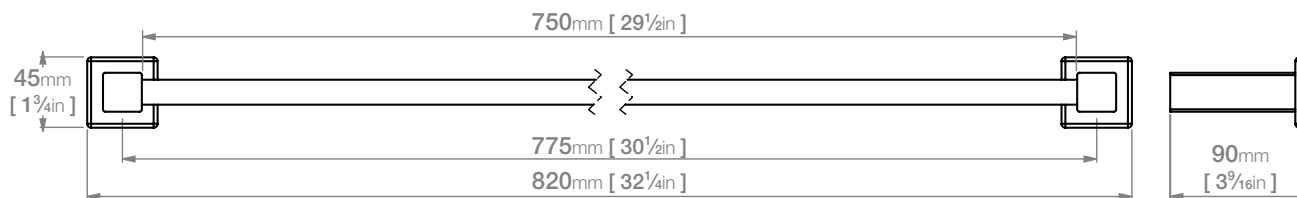

8575 SINGLE TOWEL RAIL 800mm(32in)

8500 Series Premium Collection

Wall Fixings Supplied:
Masonry

Code: 8575POLS

Finish: Polished

GRADE 304 Stainless Steel

Code: 8575BRSH

Finish: Brushed

GRADE 304 Stainless Steel

Original UX Fischer® Wall Plug supplied, phased in from June 2015.

Dimensions given are in **mm** and [**inches**].
Bathroom Butler® reserves the right to alter and/or remove designs from time to time without prior notice.
This drawing is to be used for reference purposes only. E &O.E.